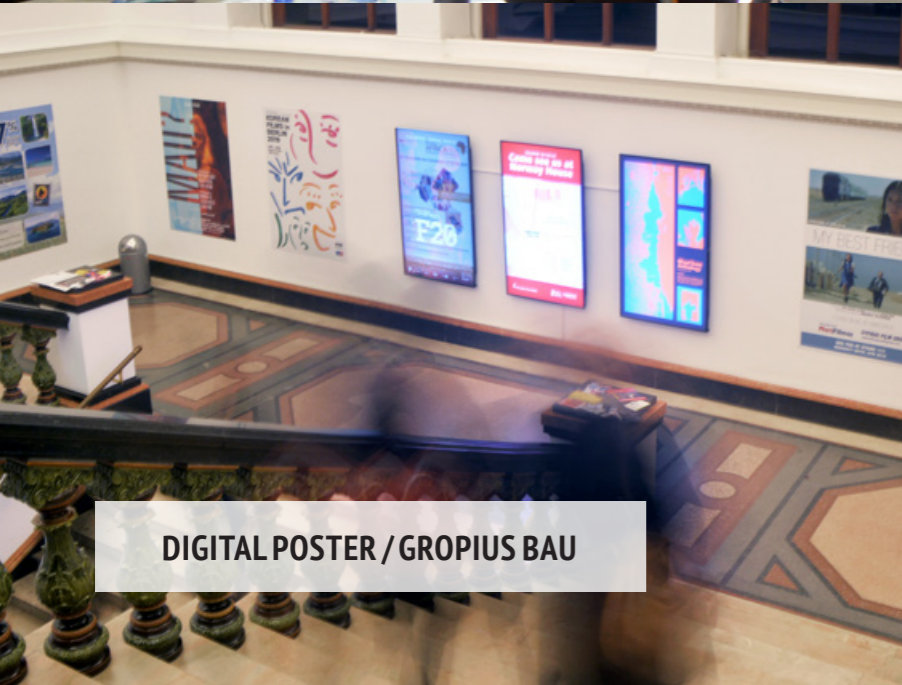

DIGITAL POSTER / GROPIUS BAU